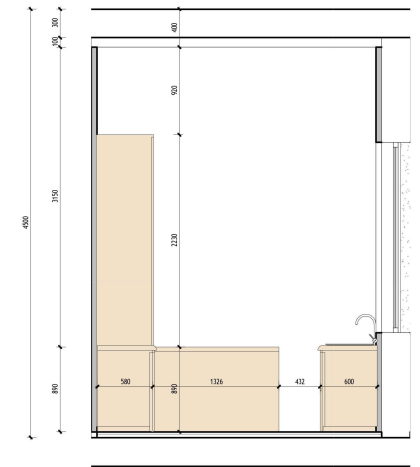

Scale 1 : 100

DOOR AND WINDOW TAG
1 PLAN
 1 : 100

A.D ARCHITECT

javid house

CLIENT NAME

MR JAVID

DOOR AND WINDOW TAG PLAN

Project number	A101
Date	Issue Date
Drawn by	Author
Checked by	Checker

A510

Scale 1 : 100

1 KITCHEN
1 : 25

2 Elevation 5 - a
1 : 25

3 Elevation 5 - b
1 : 25

4 Elevation 5 - c
1 : 25

5 Elevation 5 - d
1 : 25

6 {3D} Copy 6

Checked by Checker

A507

Scale 1 : 25

16

Interior Design

Location :Esfahan

Area :300 sq m

Interior Design:Living Room