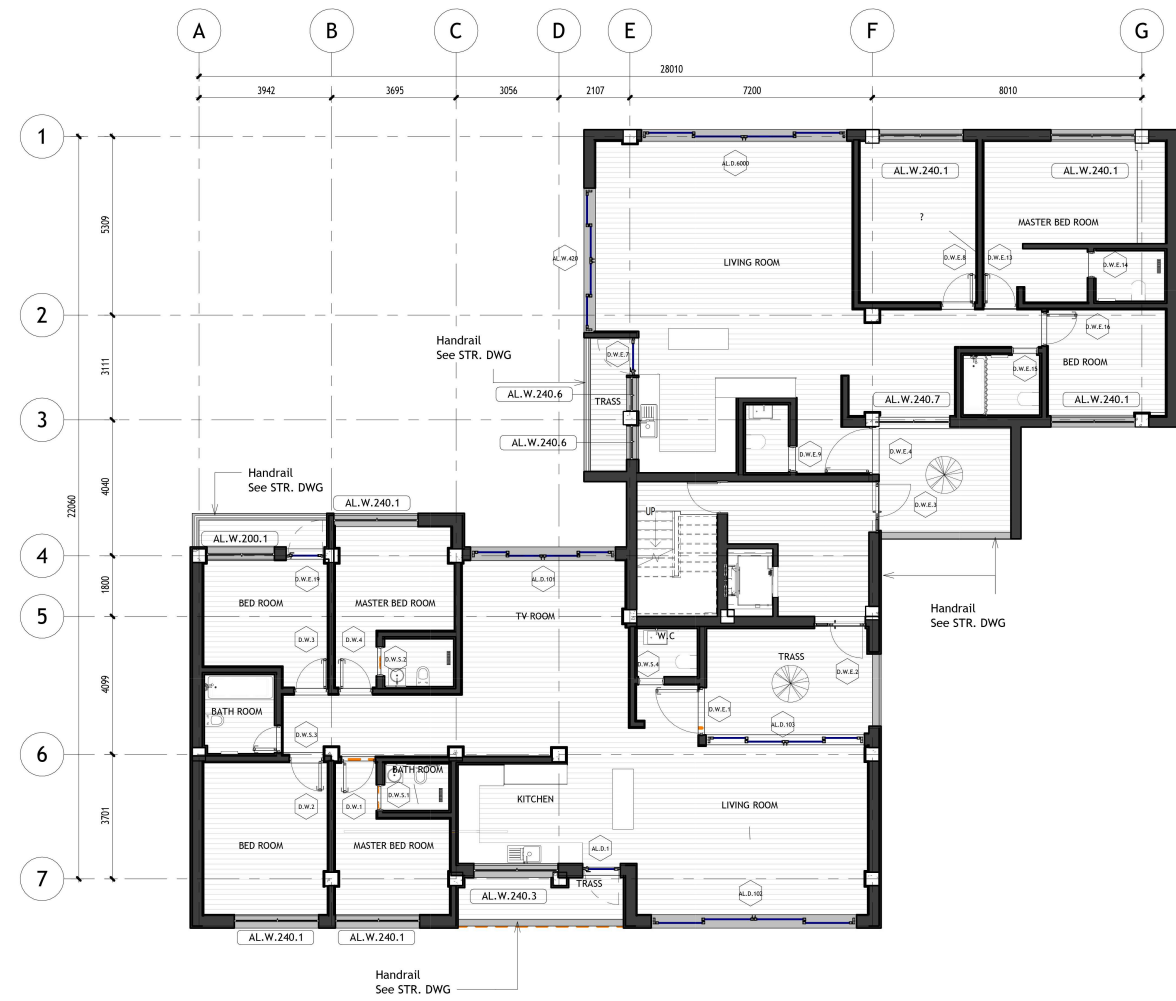

12

Interior Design

Location :Esfahan

Area :220 sq m

Interior Design : Kitchen Design

1 Floor Architectural Plan
1 : 100

A.D ARCHITECT

javid house

CLIENT
NAME

MR JAVID

FIRST FLOOR PLAN

Project number A101

Date Issue Date

Drawn by Niloofar Adhamian

Checked by Niloofar Adhamian

A509

Scale 1 : 100

DOOR AND WINDOW TAG
1 PLAN
 1 : 100

A.D ARCHITECT

javid house

CLIENT NAME

MR JAVID

DOOR AND WINDOW TAG PLAN

Project number	A101
Date	Issue Date
Drawn by	Author
Checked by	Checker

A510

Scale 1 : 100

1 KITCHEN
1 : 25

2 Elevation 5 - a
1 : 25

3 Elevation 5 - b
1 : 25

4 Elevation 5 - c
1 : 25

5 Elevation 5 - d
1 : 25

6 {3D} Copy 6