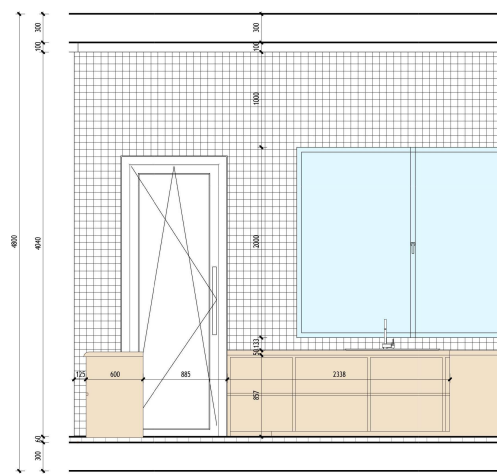

A510

Scale 1 : 100

1 KITCHEN
1 : 25

2 Elevation 5 - a
1 : 25

3 Elevation 5 - b
1 : 25

4 Elevation 5 - c
1 : 25

5 Elevation 5 - d
1 : 25

6 {3D} Copy 6

Checked by Checker

A507

Scale 1 : 25

16

Interior Design

Location :Esfahan

Area :300 sq m

Interior Design:Living Room