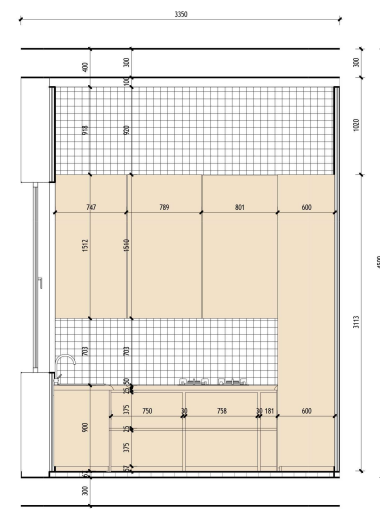

Scale 1 : 100

DOOR AND WINDOW TAG
1 PLAN
 1 : 100

A.D ARCHITECT

javid house

CLIENT NAME

MR JAVID

DOOR AND WINDOW TAG PLAN

Project number	A101
Date	Issue Date
Drawn by	Author
Checked by	Checker

A510

Scale 1 : 100

1 KITCHEN
1 : 25

2 Elevation 5 - a
1 : 25

3 Elevation 5 - b
1 : 25

4 Elevation 5 - c
1 : 25

5 Elevation 5 - d
1 : 25

6 {3D} Copy 6

Checked by Checker

A507

Scale 1 : 25

16

Interior Design

Location :Esfahan

Area :300 sq m

Interior Design:Living Room