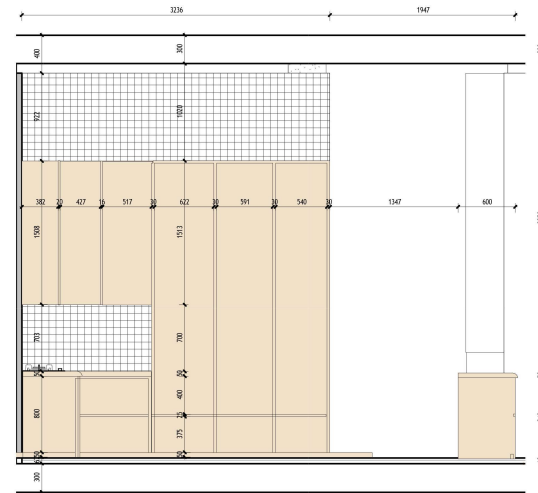

01

Villa Design

Location :Esfahan

Area :2000 sq m

02

Villa Design

Location :Esfahan

Area :2000 sq m

Scale 1 : 100

DOOR AND WINDOW TAG
1 PLAN
 1 : 100

A.D ARCHITECT

javid house

CLIENT NAME

MR JAVID

DOOR AND WINDOW TAG PLAN

Project number	A101
Date	Issue Date
Drawn by	Author
Checked by	Checker

A510

Scale 1 : 100

1 KITCHEN
1 : 25

2 Elevation 5 - a
1 : 25

3 Elevation 5 - b
1 : 25

4 Elevation 5 - c
1 : 25

5 Elevation 5 - d
1 : 25

6 {3D} Copy 6