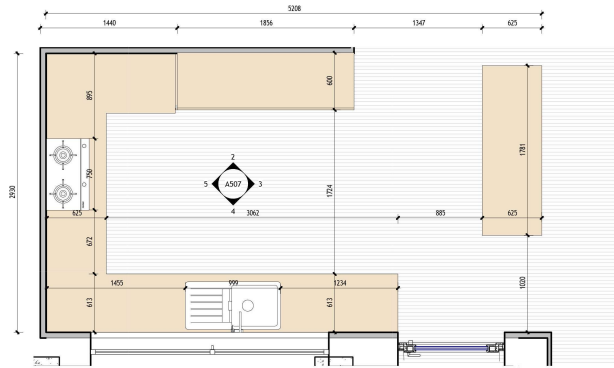

Scale 1 : 100

DOOR AND WINDOW TAG
1 PLAN
 1 : 100

A.D ARCHITECT

javid house

CLIENT NAME

MR JAVID

DOOR AND WINDOW TAG PLAN

Project number	A101
Date	Issue Date
Drawn by	Author
Checked by	Checker

A510

Scale 1 : 100

1 KITCHEN
1 : 25

2 Elevation 5 - a
1 : 25

3 Elevation 5 - b
1 : 25

4 Elevation 5 - c
1 : 25

5 Elevation 5 - d
1 : 25

6 {3D} Copy 6

Checked by Checker

A507

Scale 1 : 25

16

Interior Design

Location :Esfahan

Area :300 sq m

Interior Design:Living Room