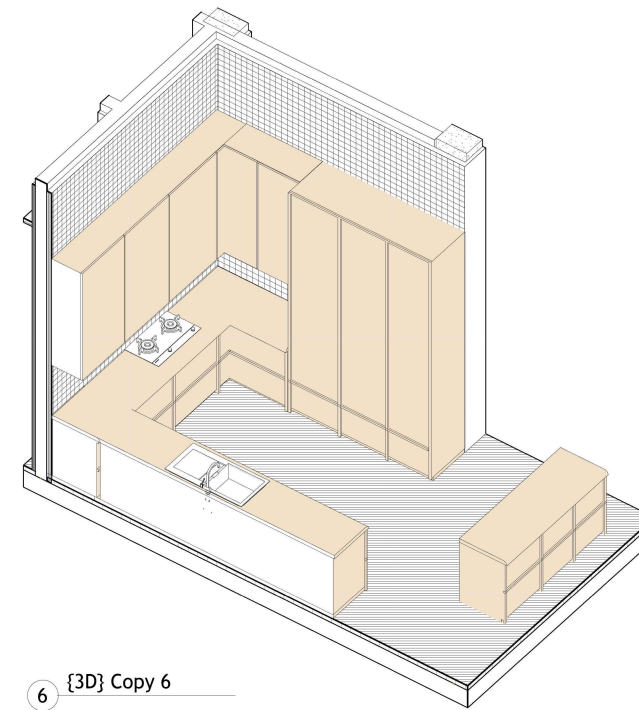

Scale 1 : 100

DOOR AND WINDOW TAG
1 PLAN
 1 : 100

A.D ARCHITECT

javid house

CLIENT NAME

MR JAVID

DOOR AND WINDOW TAG PLAN

Project number	A101
Date	Issue Date
Drawn by	Author
Checked by	Checker

A510

Scale 1 : 100

1 KITCHEN
1 : 25

2 Elevation 5 - a
1 : 25

3 Elevation 5 - b
1 : 25

4 Elevation 5 - c
1 : 25

5 Elevation 5 - d
1 : 25

6 {3D} Copy 6